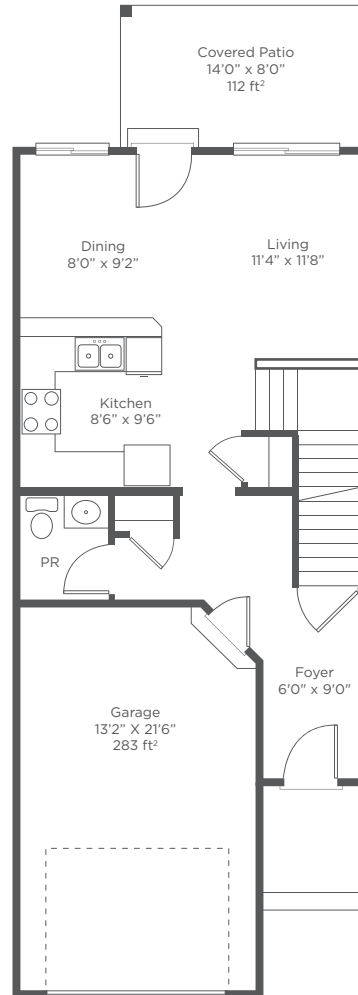

ELM

3 Bedroom | 2.5 Bath

1,439 ft² Finished
590 ft² Unfinished

283 ft² Garage

2,029 ft² Total

Lower Floor

590 ft²
Unfinished

- * Mirrored floor plans available
- * Basement/lower level unfinished
- * Lower levels vary in walk-out buildings 10 and 12

Main Floor

590 ft²

Upper Floor

849 ft²