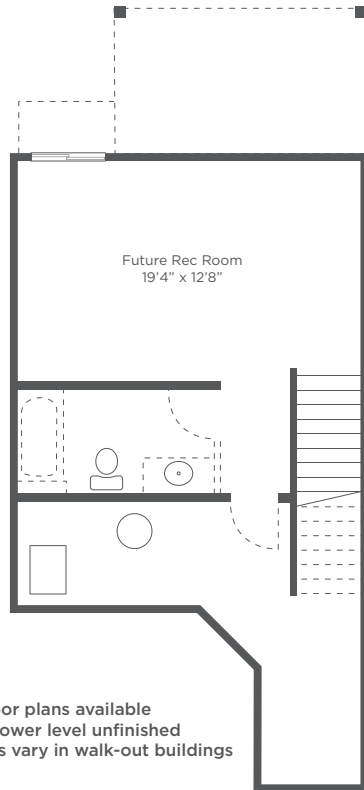

ELM

3 Bedroom | 2.5 Bath

1,439 ft² Finished
590 ft² Unfinished

283 ft² Garage

2,029 ft² Total

Lower Floor

590 ft²
Unfinished

- * Mirrored floor plans available
- * Basement/lower level unfinished
- * Lower levels vary in walk-out buildings 10 and 12

Main Floor

590 ft²

Upper Floor

849 ft²