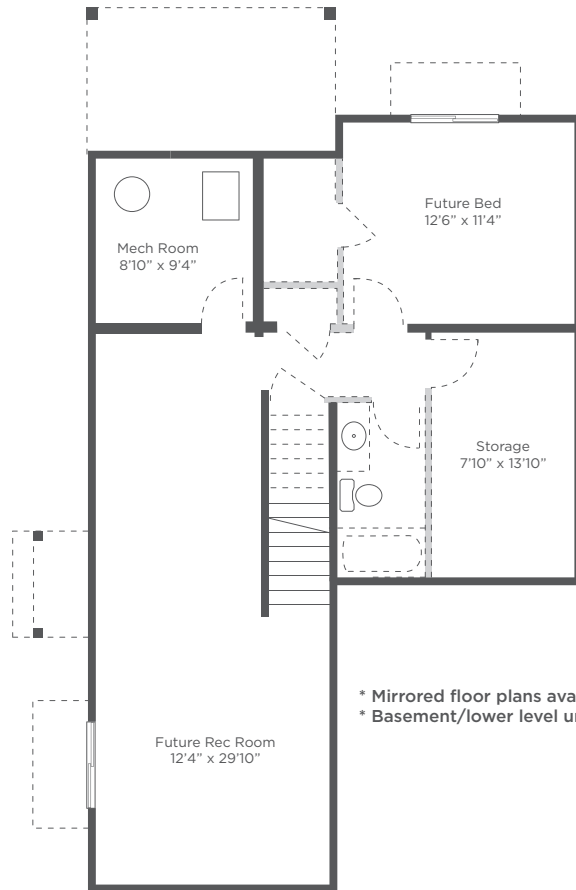

# WILLOW

3 Bedroom | 2.5 Bath

1,540 ft<sup>2</sup> Finished  
991 ft<sup>2</sup> Unfinished

283 ft<sup>2</sup> Garage

2,531 ft<sup>2</sup> Total

## Lower Floor

991 ft<sup>2</sup>

Unfinished

\* Mirrored floor plans available  
\* Basement/lower level unfinished

## Main Floor

1004 ft<sup>2</sup>

## Upper Floor

536 ft<sup>2</sup>