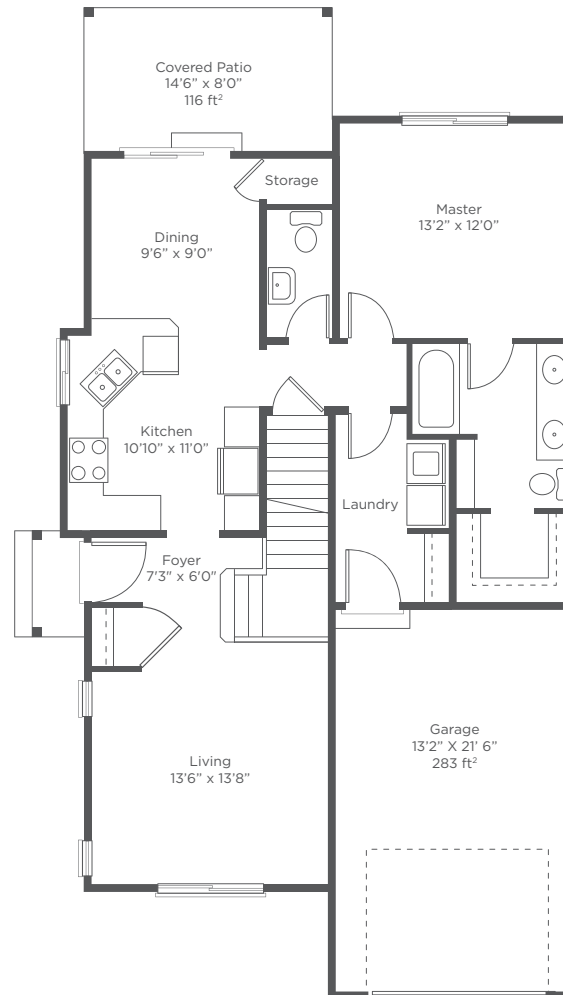

# WILLOW

3 Bedroom | 2.5 Bath

1,540 ft<sup>2</sup> Finished  
991 ft<sup>2</sup> Unfinished

283 ft<sup>2</sup> Garage

2,531 ft<sup>2</sup> Total

## Lower Floor

991 ft<sup>2</sup>

Unfinished

\* Mirrored floor plans available  
\* Basement/lower level unfinished

## Main Floor

1004 ft<sup>2</sup>

## Upper Floor

536 ft<sup>2</sup>